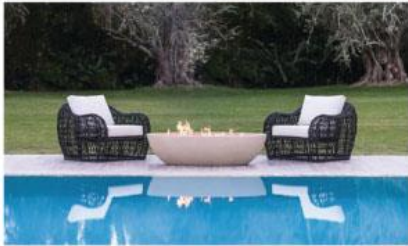

Thompson Building Materials & Design Showroom