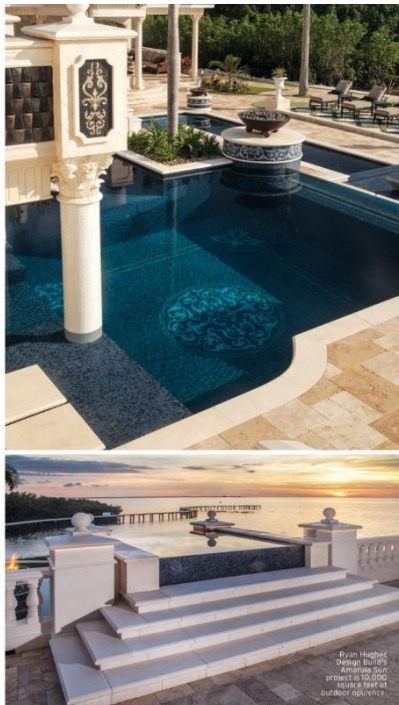

ryanhughesdesign.com

For enhanced content, additional photos

photographs by Joe Thalia Photography