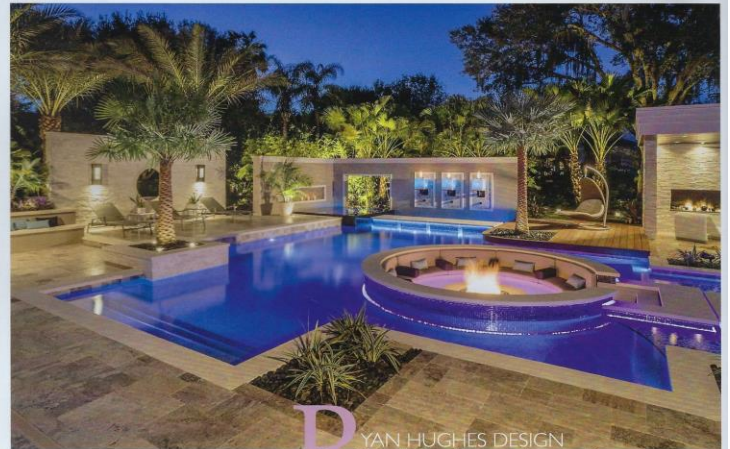

Ryan Hughes Design | Build

CASTELLE LUXURY Outdoor Furnishings

M **ARMOREA**
Marmorea is introducing a new showroom in Kensington featuring a selection of fine antique and period chimney pieces alongside mid century furniture, lighting and Dutch hardwood flooring. Marmorea's inventory includes surrounds from the Georgian, Regency and Victorian eras as well as continental pieces in the Rococo and Baroque manners. T: +44 (0) 207 924 2010 | www.marmorealondon.com