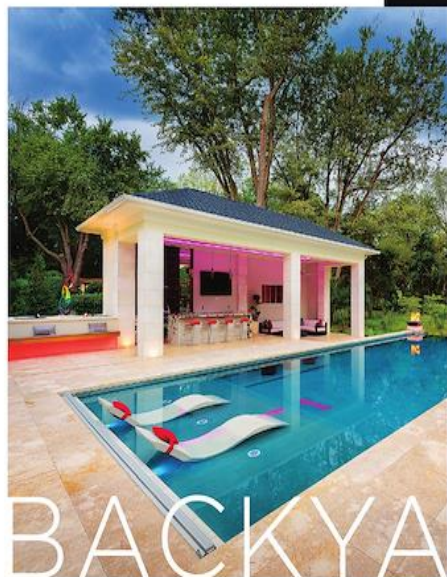

BACKYARD OASIS

RYAN HUGHES DESIGN BUILD CREATES
A RESORT-INSPIRED ESCAPE

WRITTEN BY JENNIFER BRINGLE
PHOTOGRAPHED BY JIMI SMITH PHOTOGRAPHY

The backyard often serves as a refuge — a place to get away without leaving home. That was the idea behind the pool design created by [Ryan Hughes Design Build](#) in McLean, Virginia. Hughes — who was recently named one of the winners of HGTV's Ultimate Outdoor Awards competition — specializes in pool and spa design.

For this project, the clients wanted to replicate a resort experience that would be kid-friendly while still offering a sophisticated setting for entertaining. Hughes imbued the space with that vibe through pops of bold color in furnishings, tile and even lighting.

"The homeowners wanted an outdoor space with a tranquil design meant for family enjoyment by day," he says. "But when night falls, an infusion of color through outdoor lighting illuminates the space."

In addition to the colorful lighting, multiple fire features add to the after-dark ambience, and an assortment of seating configurations create space for conversation.

The homeowners wanted the area to serve as a hub for gathering with family and friends, so a fully appointed outdoor kitchen and bar became must-haves.

“But when night falls, an infusion of color through outdoor lighting illuminates the space.”

—Ryan Hughes

(Left) Outdoor-safe art adds bold pops of color, illuminated at night by equally vibrant LED lighting.

(Below) The outdoor kitchen features a Fire Magic Black Diamond grill, which boasts state-of-the-art controls and a sleek black porcelain finish.