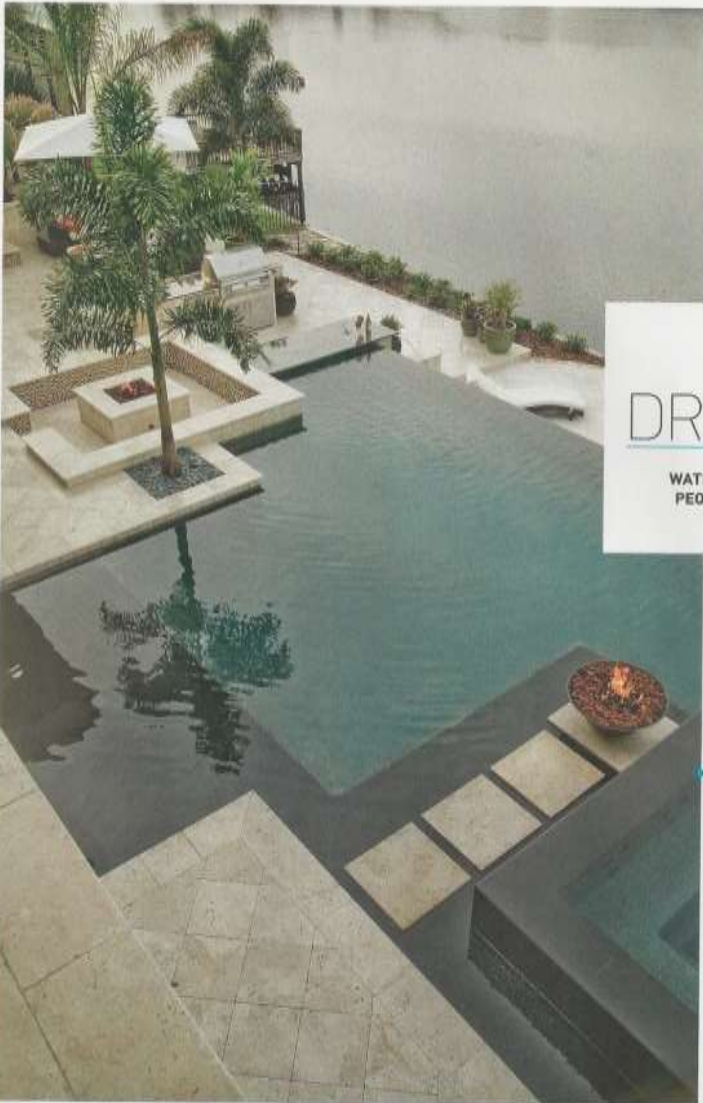

Ryan Hughes Design | Build

FOREGROUND / GOODS

GET DRENCHED

WATER—TREES NEED IT, AND
PEOPLE LOVE TO PLAY IN IT.
BY LISA SPECKHARDT

RYAN HUGHES DESIGN BUILD

In the Corey Lake Isles neighborhood of Tampa, Florida, an infinity-edge pool is shaped to fit the space it's in and capture water views by Ryan Hughes Design Build. Specializing in pool design as well as water and fire features, Ryan Hughes Design Build tailors designs for each project. ●