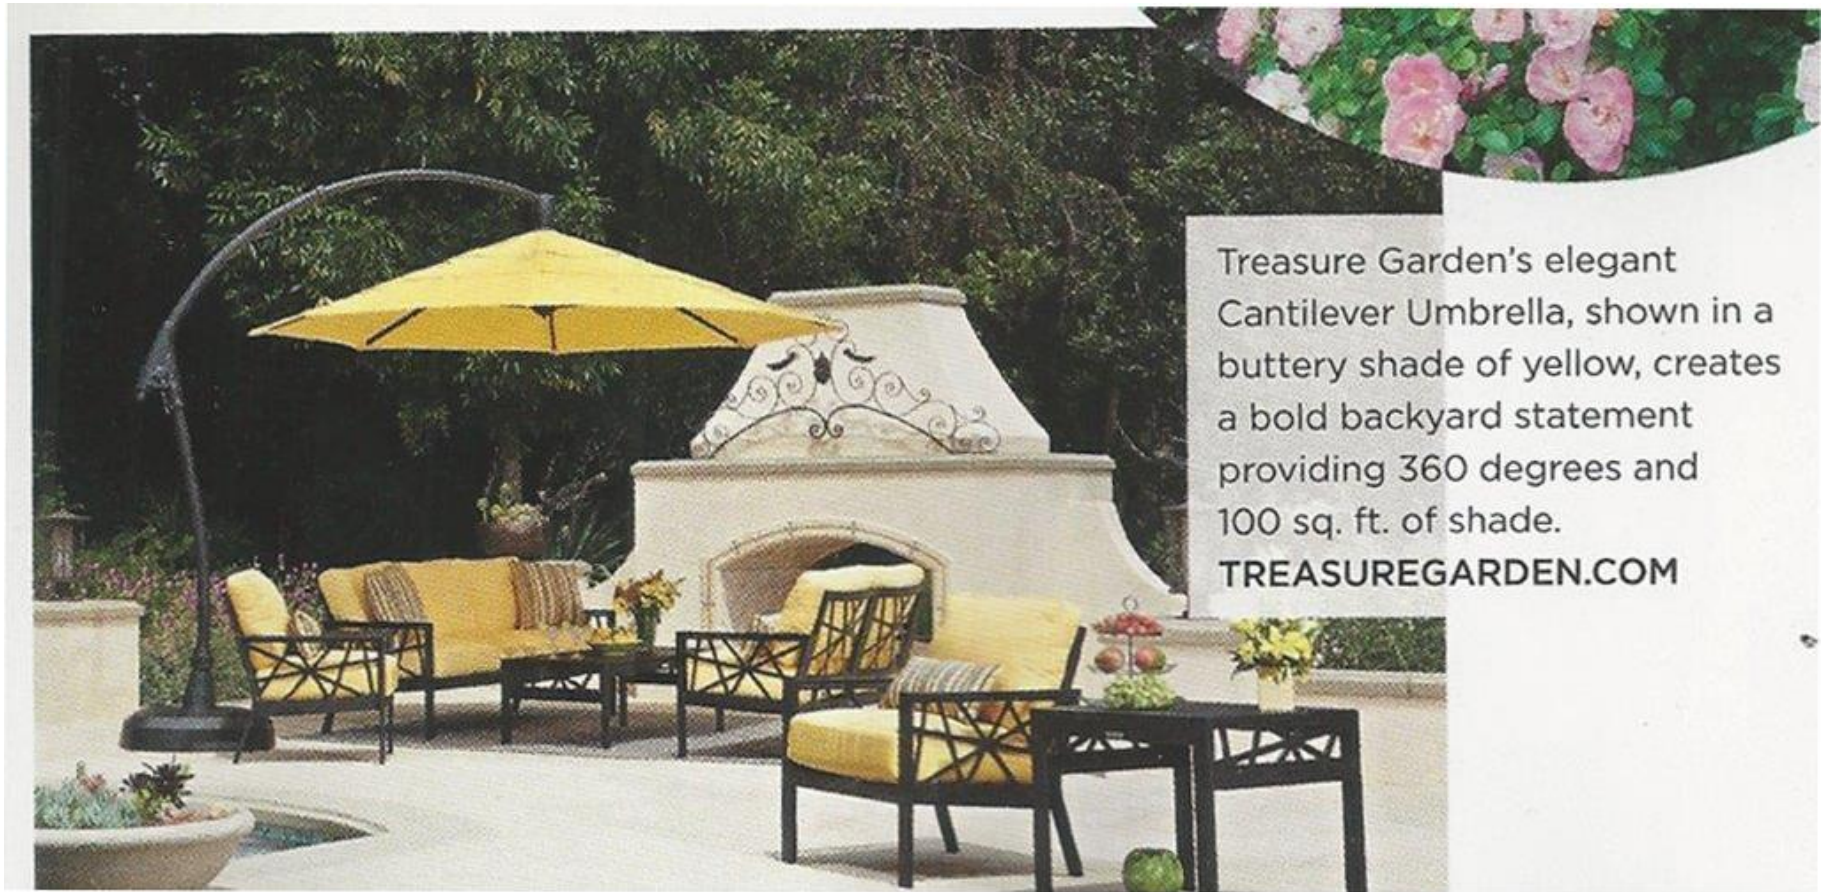

## TREASURE GARDEN

Treasure Garden's elegant Cantilever Umbrella, shown in a buttery shade of yellow, creates a bold backyard statement providing 360 degrees and 100 sq. ft. of shade.

[TREASUREGARDEN.COM](http://TREASUREGARDEN.COM)